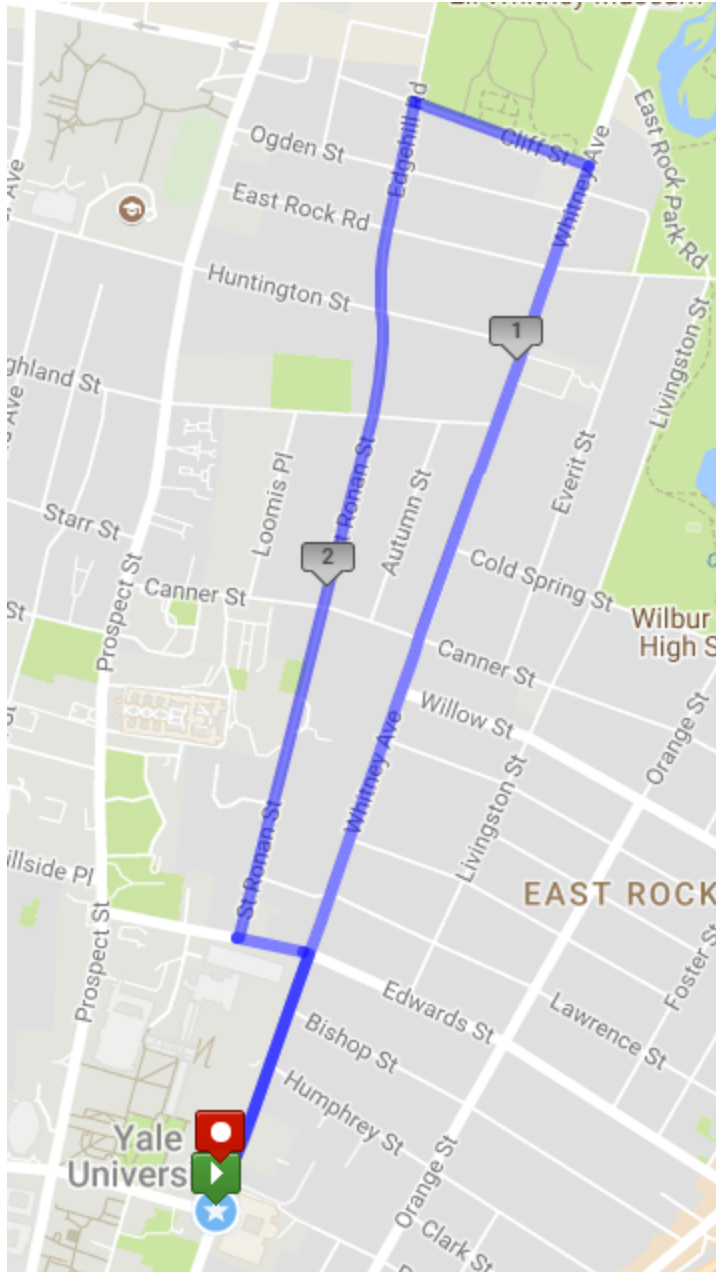

Peabody Loop 2.75 miles

As always, remember to stay hydrated, walk with a buddy, and have fun!

Contributed by Sarah Morrill, Assistant Director of Grants Management, Yale Peabody Museum of Natural History