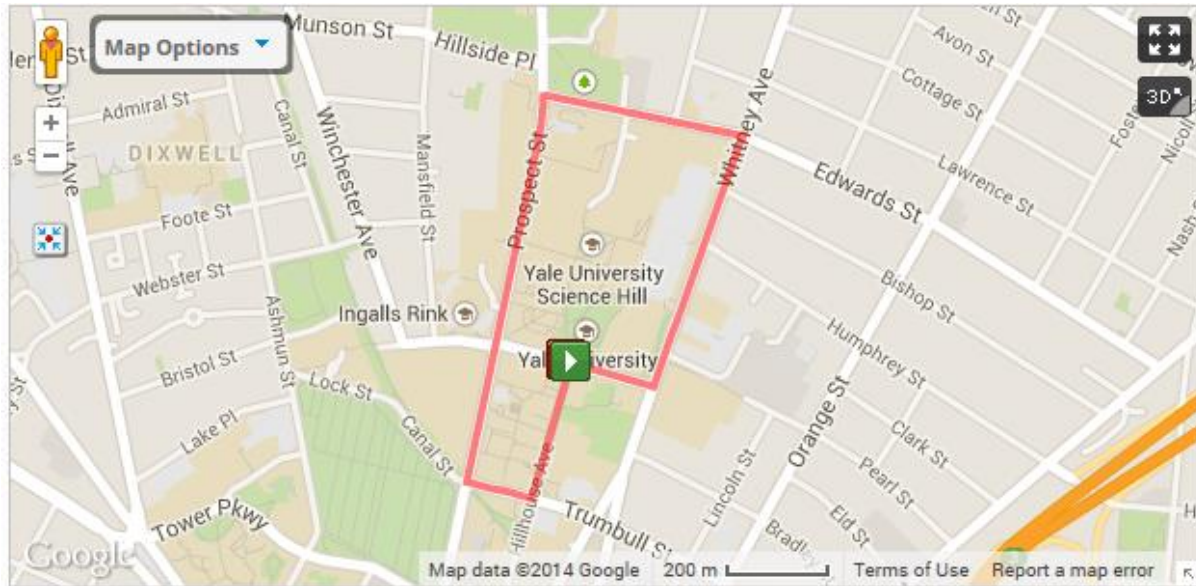

## Science Hill and East Rock Area Walking Routes

Below are several walking routes that leave from and return to various areas around Science Hill and the East Rock neighborhood. As always, remember to stay hydrated, walk with a buddy, and have fun!

### Science Hill/SOM – 1.35 mi

### East Rock – 2.2 mi

Have a favorite route you'd like to share? Email a map or directions to [beingwell@yale.edu](mailto:beingwell@yale.edu) and have your map included on our website!