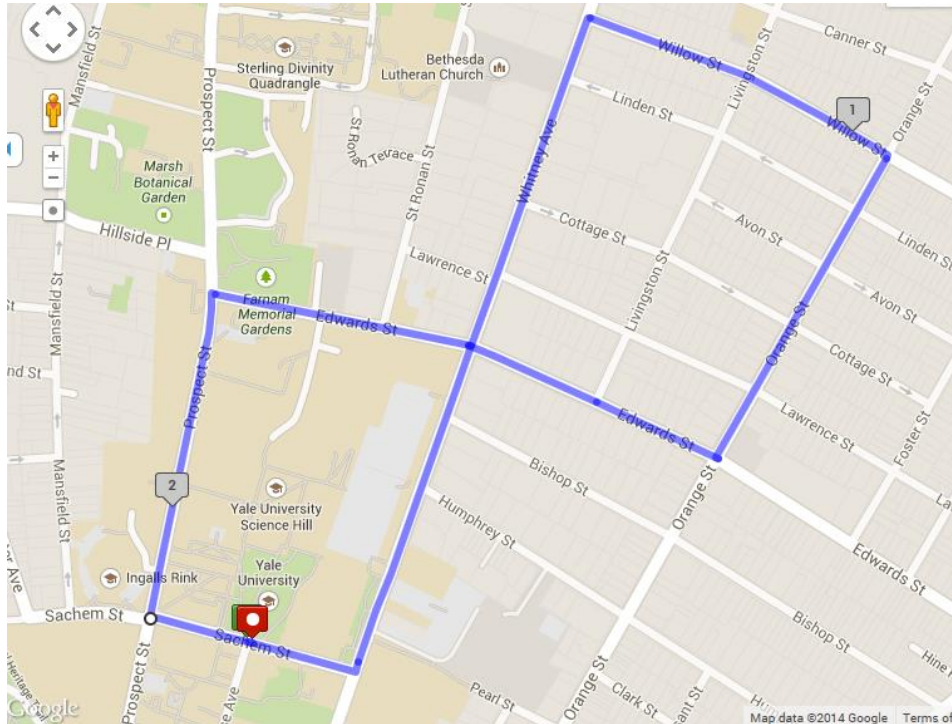

## Science Hill and East Rock Area Walking Routes

Below are several walking routes that leave from and return to various areas around Science Hill and the East Rock neighborhood. As always, remember to stay hydrated, walk with a buddy, and have fun!

### Science Hill/SOM – 1.35 mi

### East Rock – 2.2 mi

Have a favorite route you'd like to share? Email a map or directions to [beingwell@yale.edu](mailto:beingwell@yale.edu) and have your map included on our website!