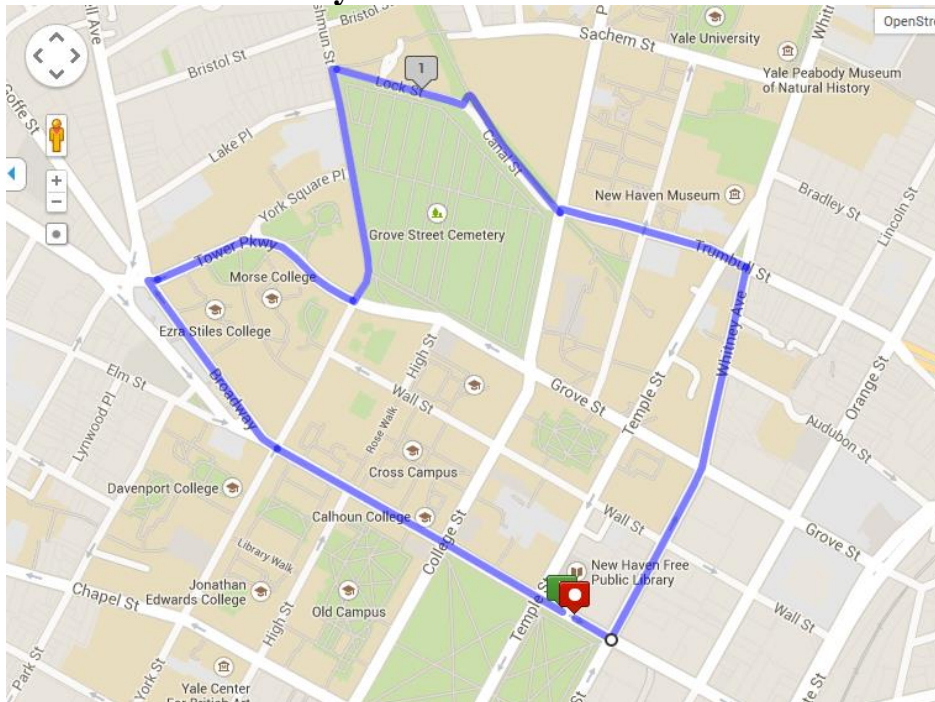

Central Campus Walking Routes

Below are several walking routes that leave from and return to various areas on the central campus. As always, remember to stay hydrated, walk with a buddy, and have fun!

Old Campus/New Haven Green – 1.25 mi

Downtown/Broadway – 1.75 mi

Have a favorite route you'd like to share? Email a map or directions to beingwell@yale.edu and have your map included on our website!